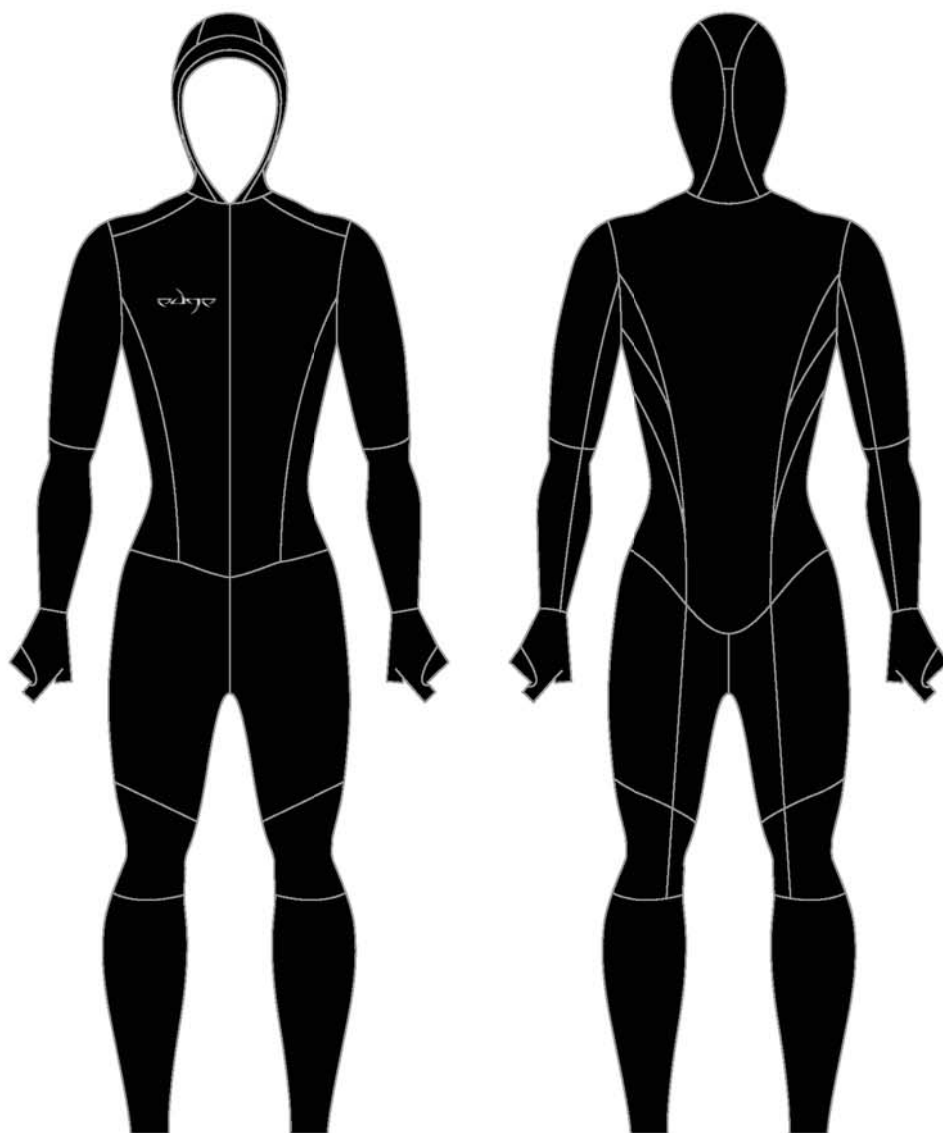

XXXL

EDGE

001-2

Long track speed skating EDGE

Material: Lycra spandex

AVAILABLE SIZES:

XXS

XS

S

M

L

XL

XXL

XXXL

edge

001-3

Long track speed skating EDGE

Material: Lycra spandex

AVAILABLE SIZES:

xxs

xs

s

m

l

xl

xxl

xxxl

EDGE

001-4

Long track speed skating EDGE

Material: Lycra spandex

AVAILABLE SIZES: