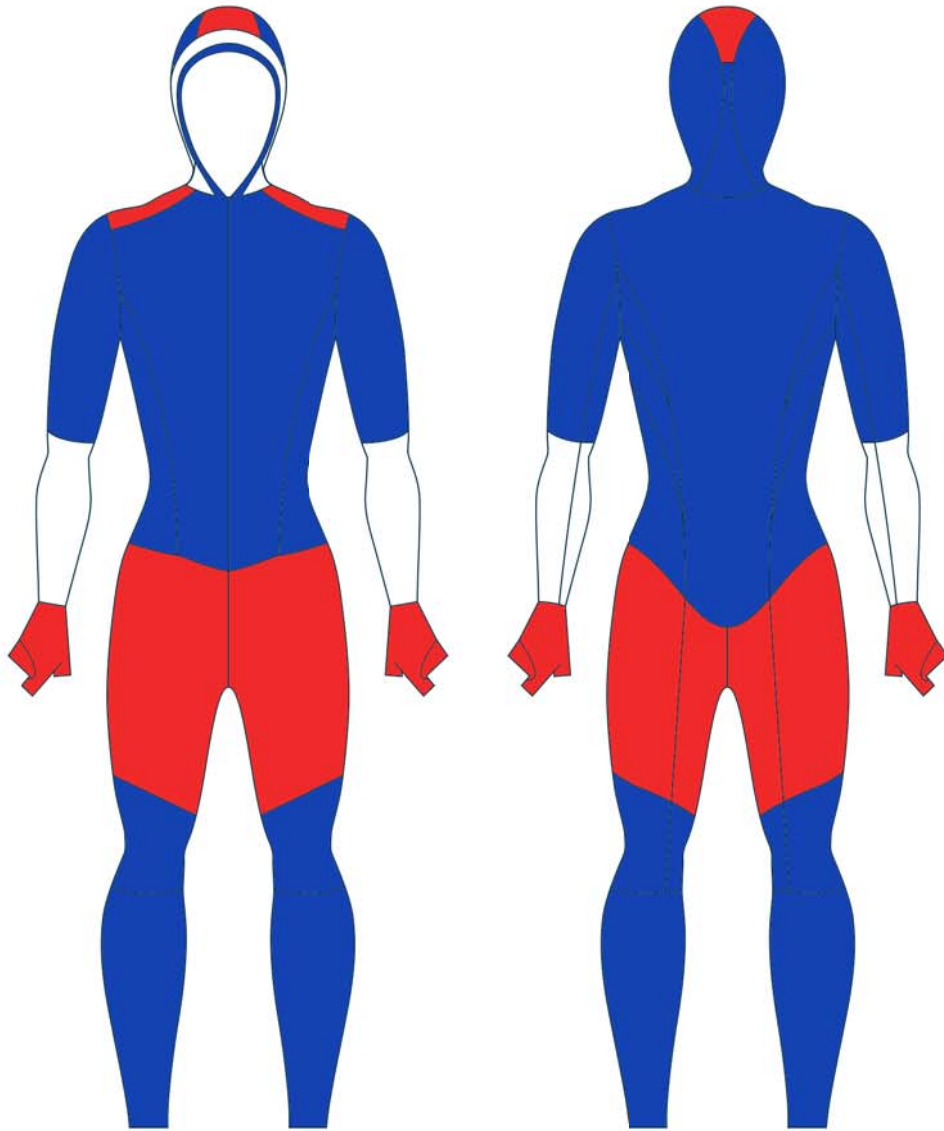

Long track speed skating EDGE

Material: Lycra spandex

AVAILABLE SIZES:

xxs

xs

s

m

l

xl

xxl

xxxl

EDGE

001-4

Long track speed skating EDGE

Material: Lycra spandex

AVAILABLE SIZES:

XXS

XS

S

M

L

XL

XXL

XXXL

EDGE

001-5

Long track speed skating EDGE

Material: Lycra spandex

AVAILABLE SIZES:

xxs

xs

s