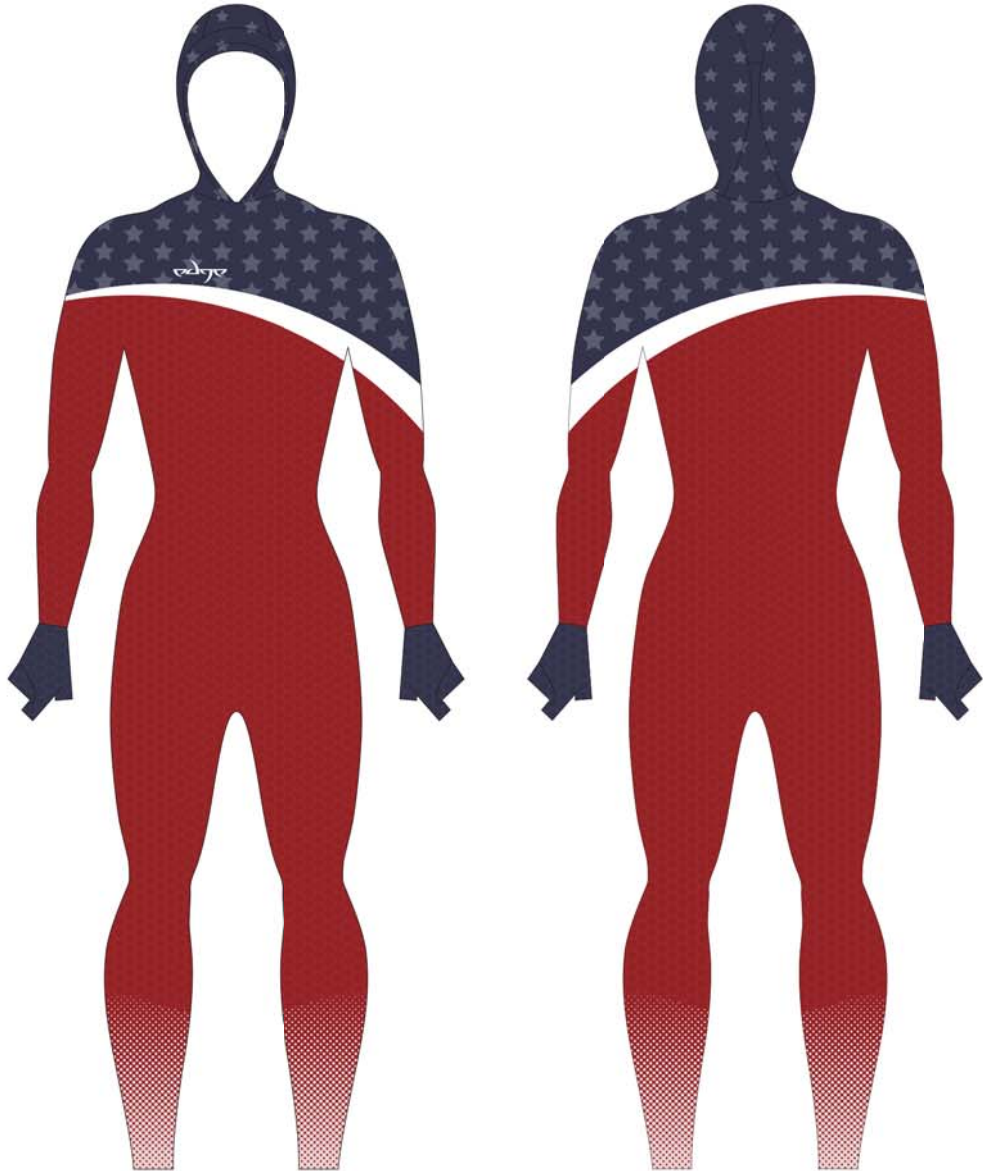

001

Long track speed skating EDGE

Material: Lycra spandex

AVAILABLE SIZES:

xxs

xs

s

m

l

xl

xxl

xxxl

EDGE

001-1

Long track speed skating EDGE

Material: Lycra spandex

AVAILABLE SIZES:

XXS

XS

S

M

L

XL

XXL

XXXL

EDGE

001-2

Long track speed skating EDGE

Material: Lycra spandex

AVAILABLE SIZES:

XXS

XS