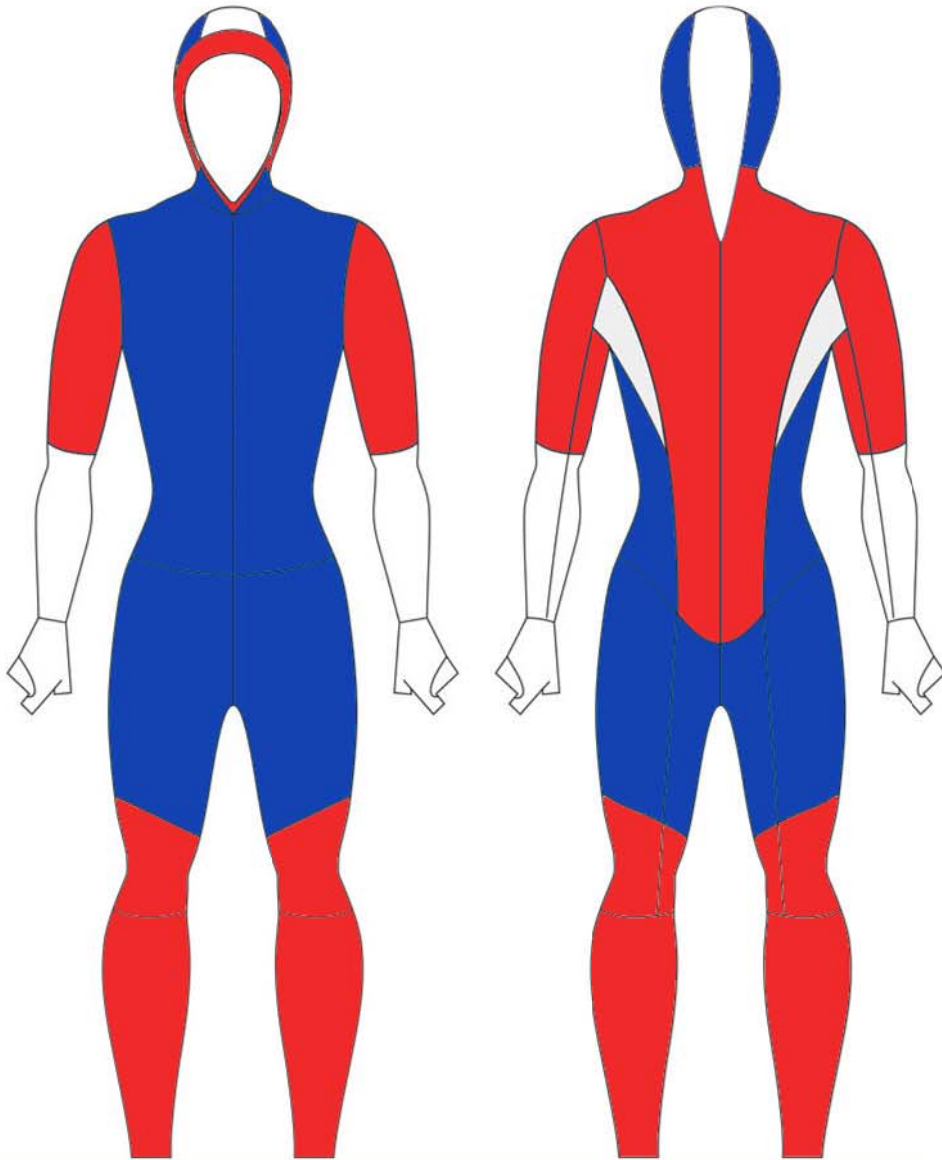

Long track speed skating EDGE

Material: Lycra spandex

AVAILABLE SIZES:

xxs

xs

s

m

l

xl

xxl

xxxl

EDGE

001-4

Long track speed skating EDGE

Material: Lycra spandex

AVAILABLE SIZES:

XXS

XS

S

M

L

XL

XXL

XXXL

EDGE

001-5

Long track speed skating EDGE

Material: Lycra spandex

AVAILABLE SIZES:

xxs

xs

s