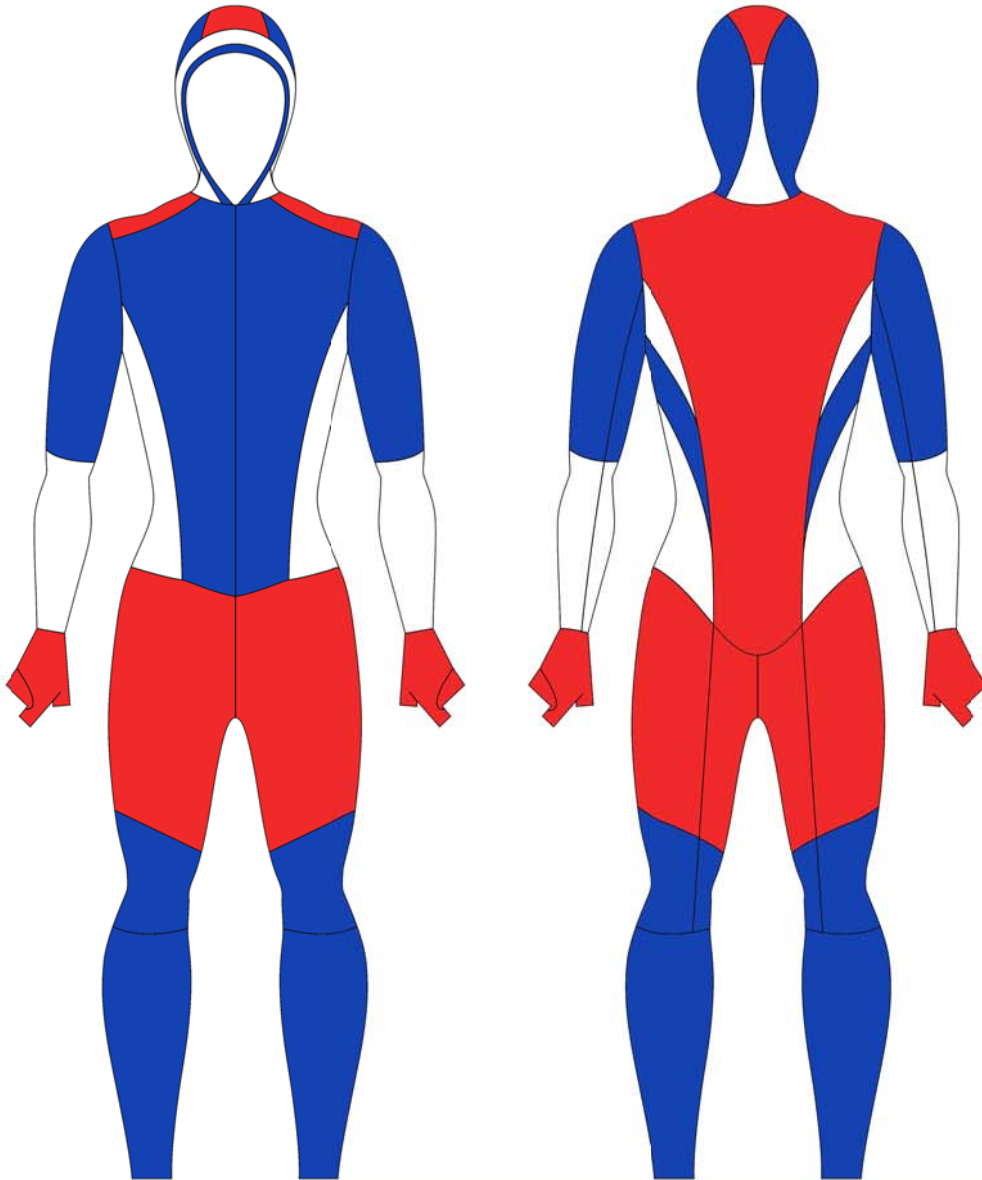

EDGE

001-5

Long track speed skating EDGE

Material: Lycra spandex

AVAILABLE SIZES:

xxs

xs

s

m

l

xl

xxl

xxxl

EDGE

001-6

Long track speed skating EDGE

Material: Lycra spandex

AVAILABLE SIZES:

XXS

XS

S

M

L

XL

XXL

XXXL