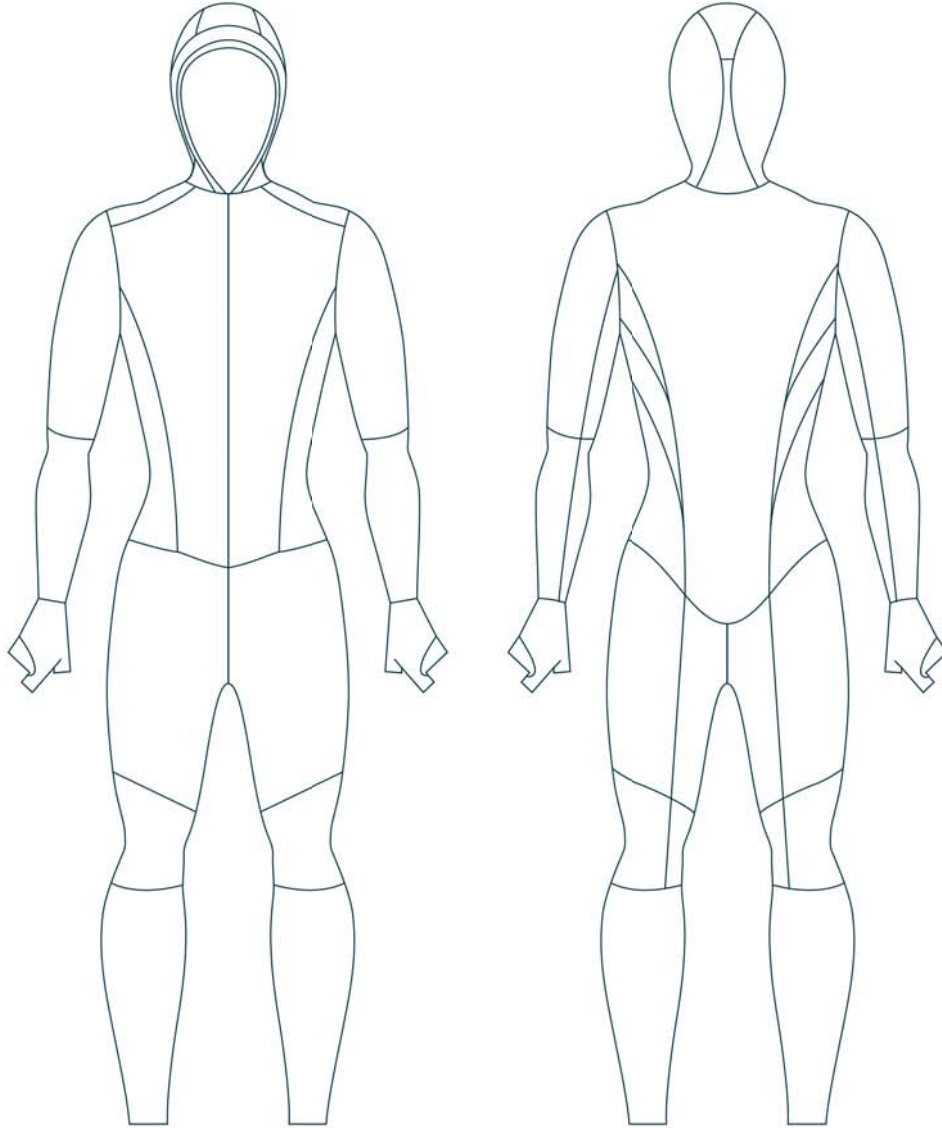

001

Long track speed skating EDGE

Material: Lycra spandex

AVAILABLE SIZES:

xxs

xs

s

m

l

xl

xxl

xxxl

EDGE

001-1

Long track speed skating EDGE

Material: Lycra spandex

AVAILABLE SIZES:

XXS

XS

S

M

L

XL

XXL

XXXL

EDGE

001-2

Long track speed skating EDGE

Material: Lycra spandex

AVAILABLE SIZES:

XXS

XS